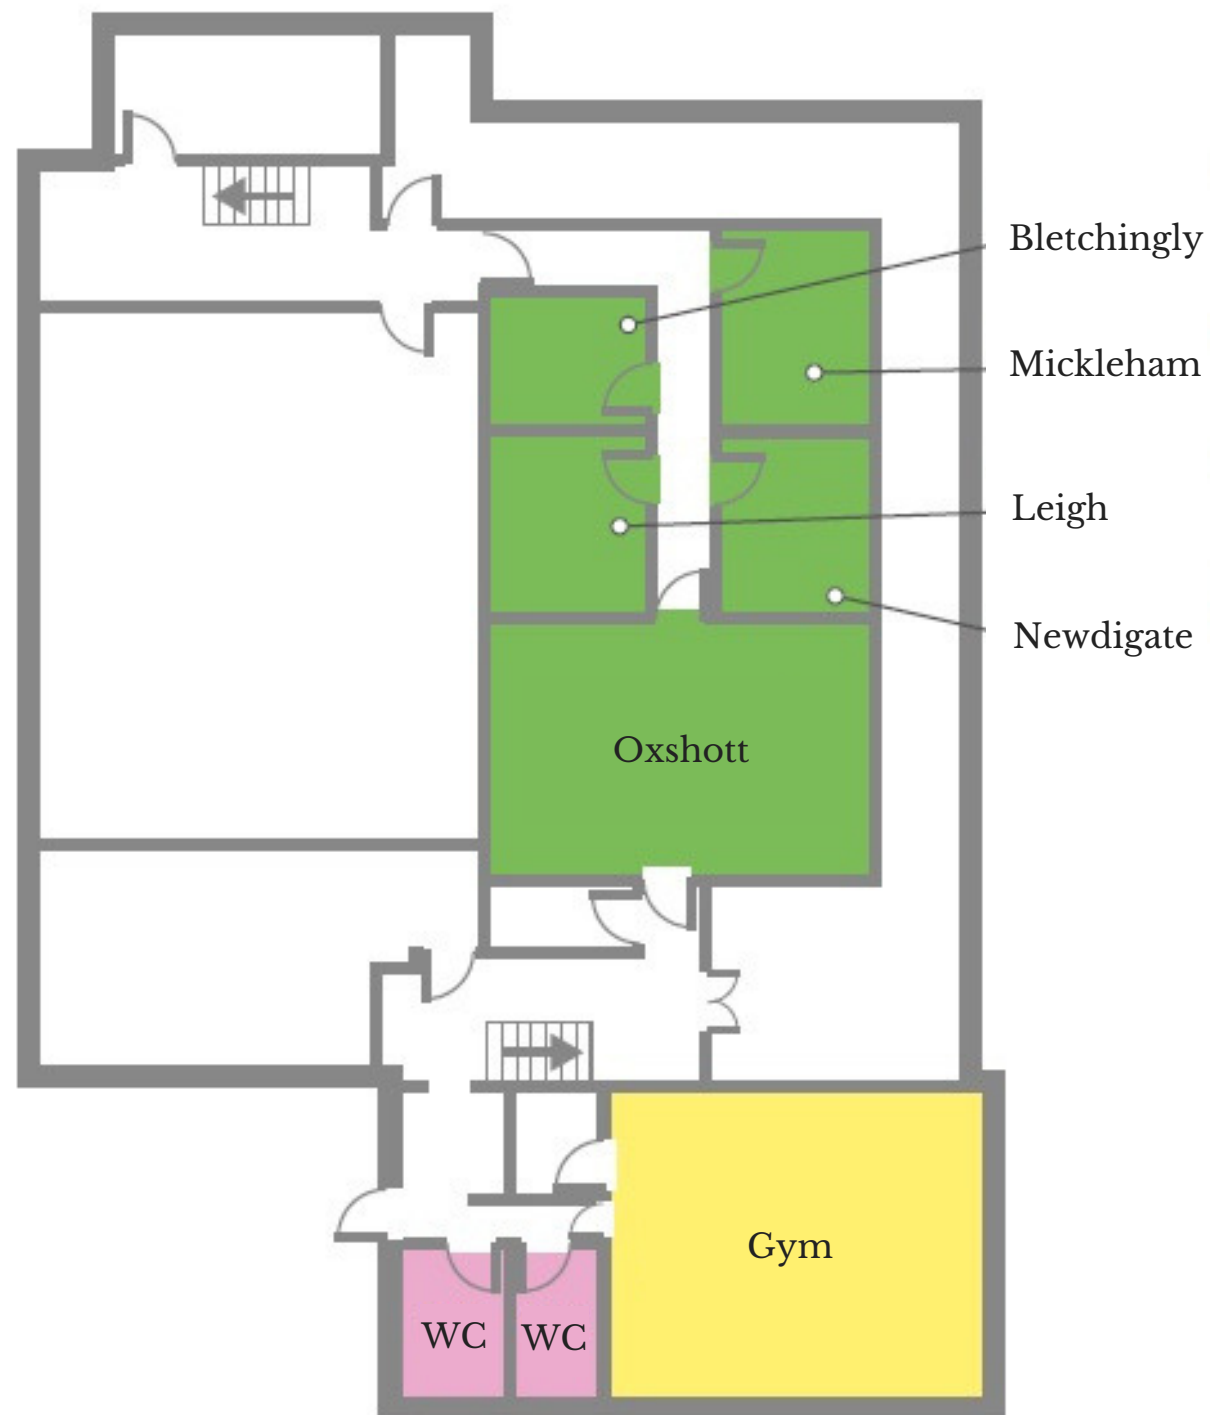

# HARTSFIELD MANOR

B E T C H W O R T H • S U R R E Y

Courtyard &  
lower ground floor

Sandy Lane, Betchworth, Surrey, RH3 7AA  
01737 845300 [www.hartsfieldmanor.co.uk](http://www.hartsfieldmanor.co.uk)