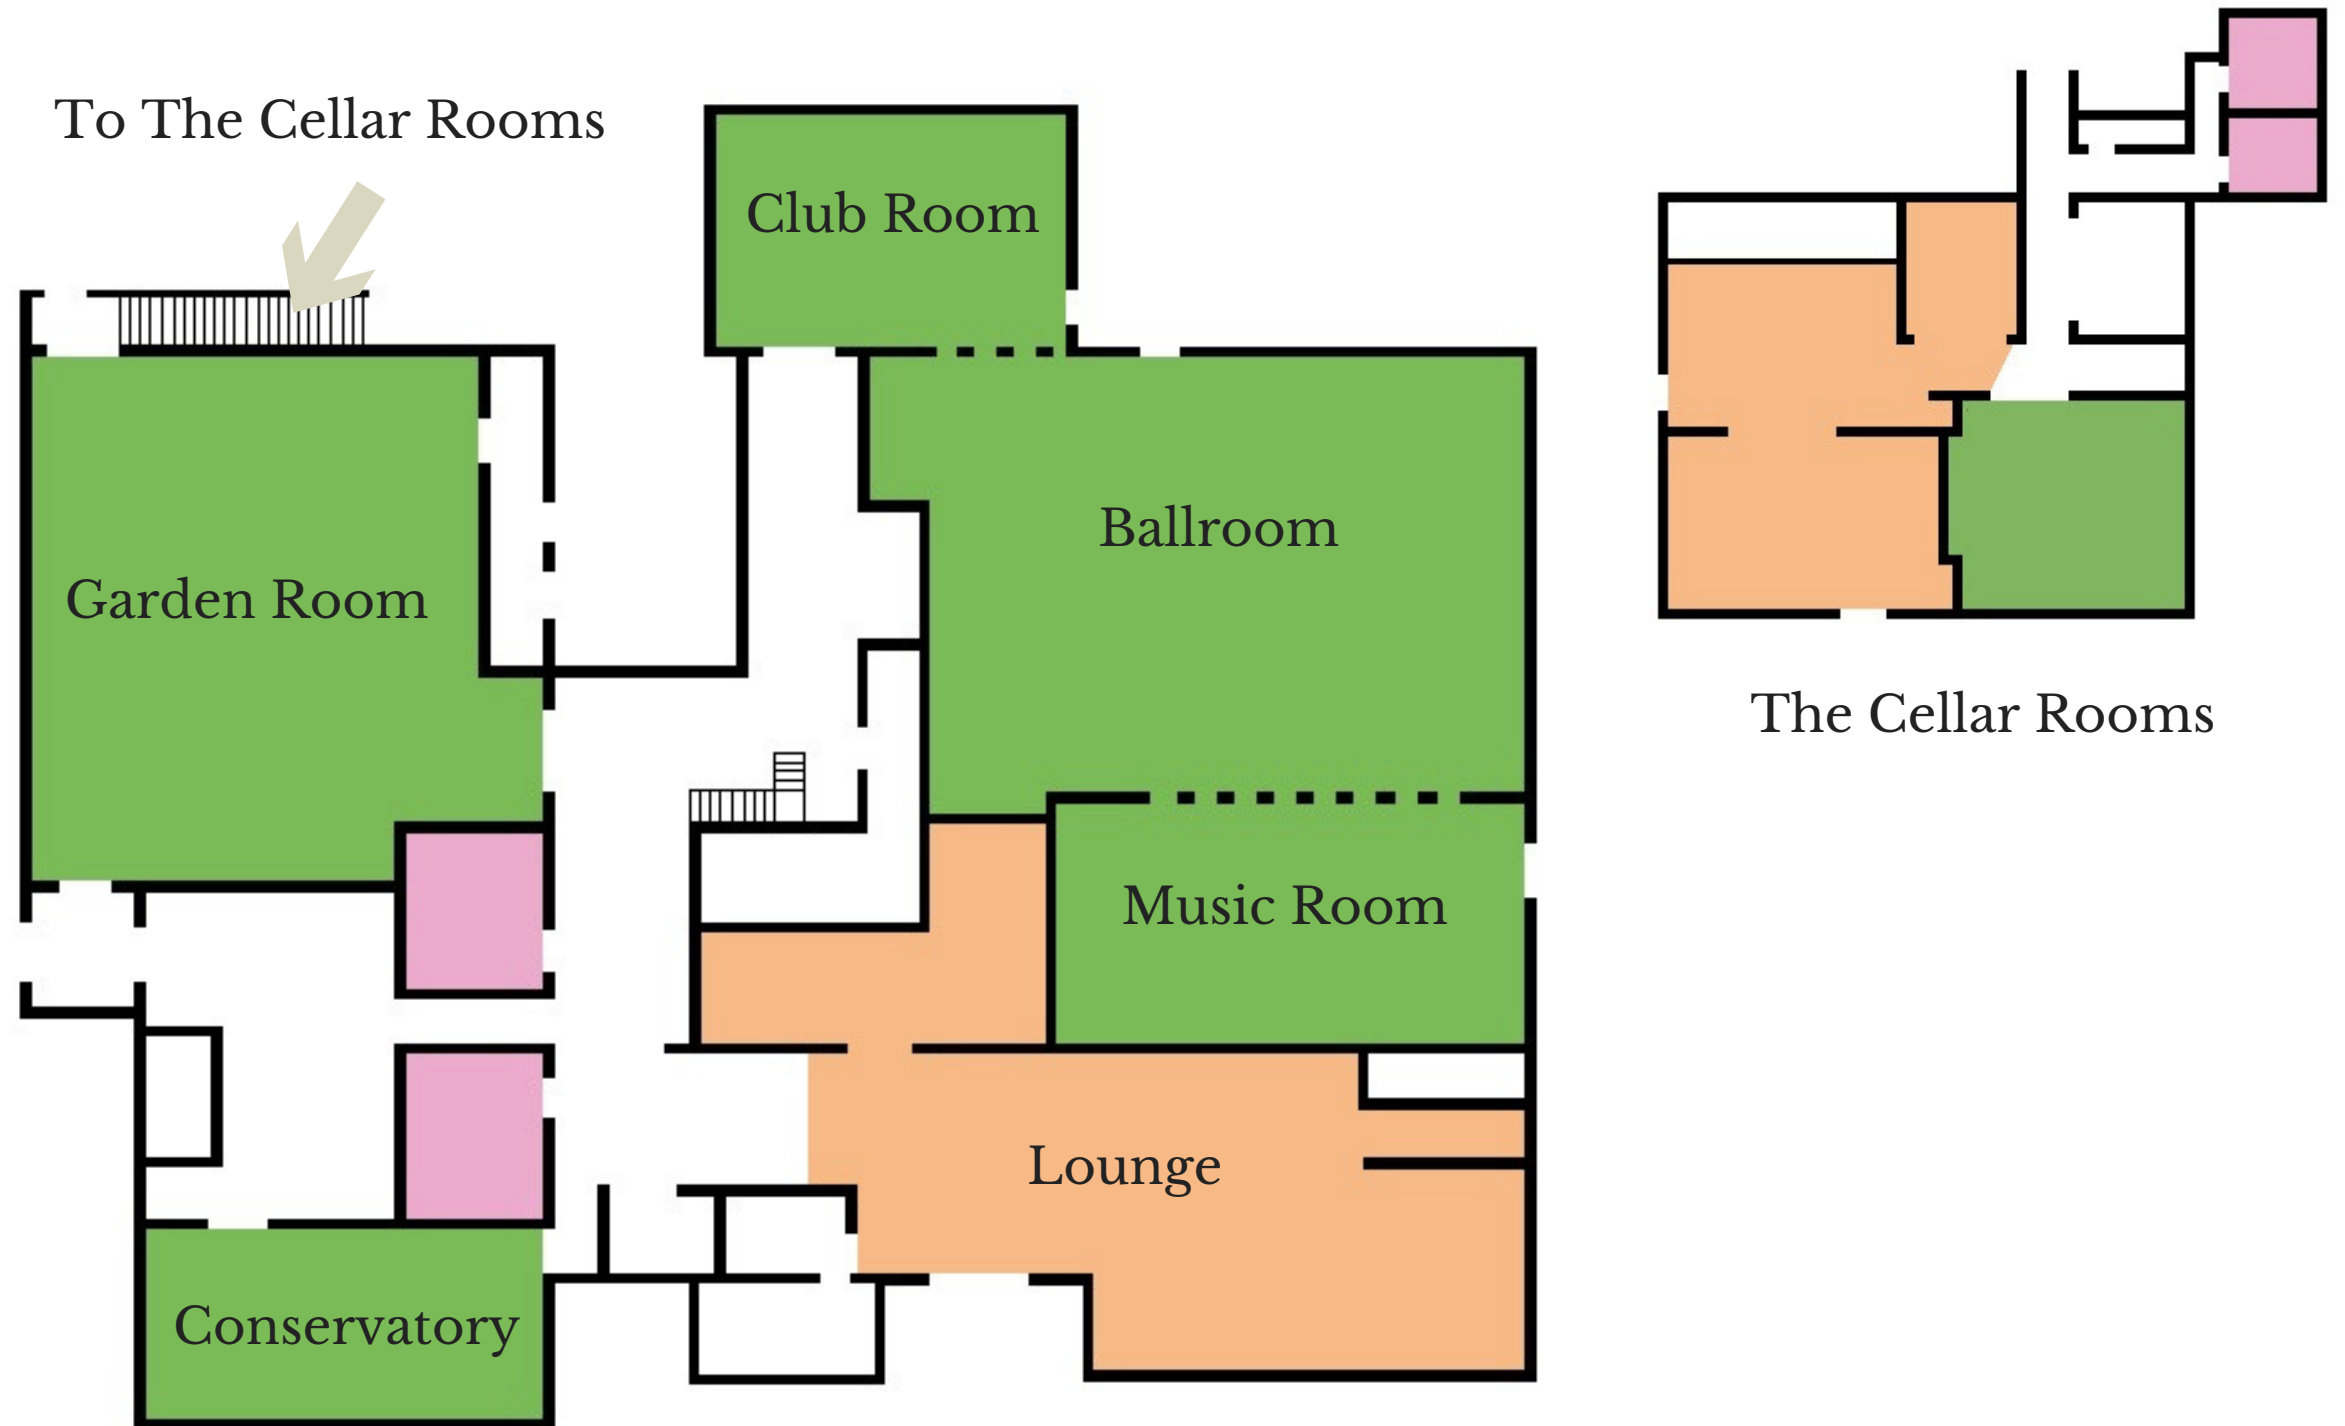

REIGATE MANOR

S U R R E Y

Ground floor

Reigate Hill, Reigate, Surrey, RH2 9PF
01737 240125 www.reigatemanor.co.uk