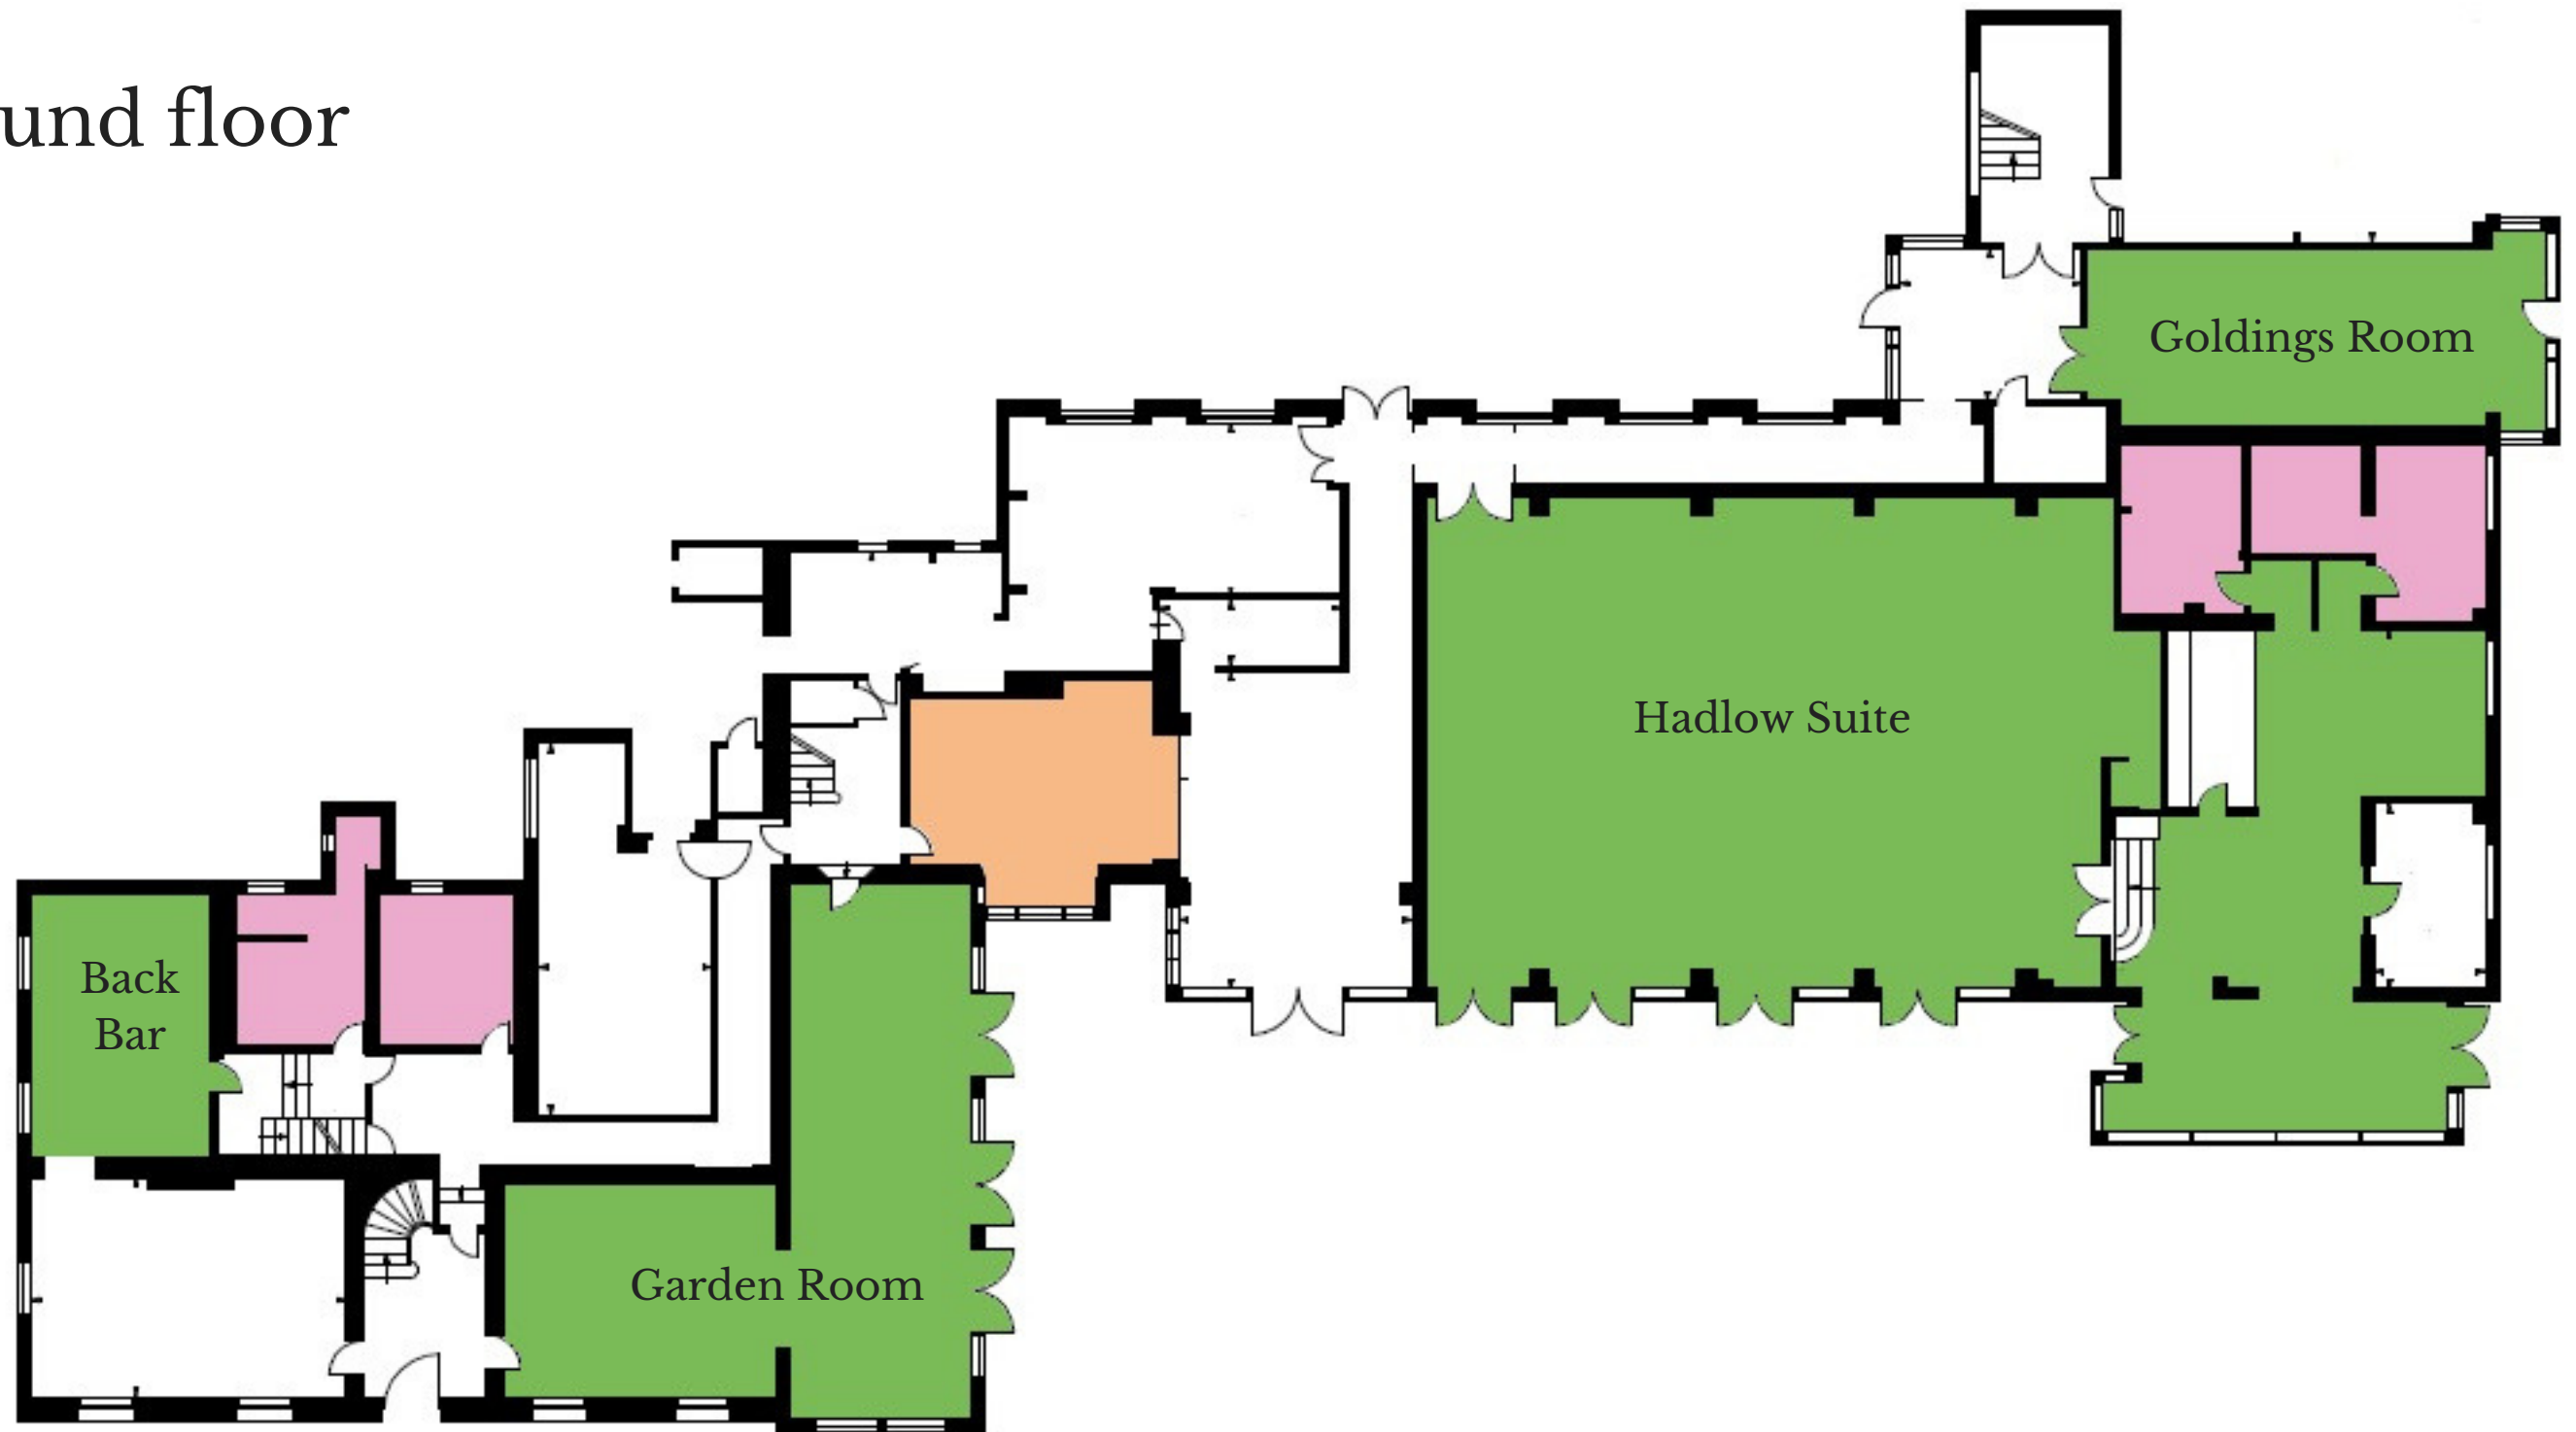

HADLOW MANOR

KENT

Ground floor

Goose Green, Hadlow, Kent, TN11 0JH
01732 851442 www.hadlowmanor.co.uk